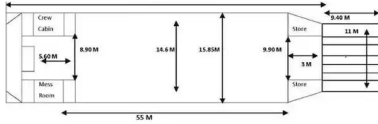

id 6485

[70.52m](#)

6485

IACS

2015

$2,400,000

2022-10-28

[SeaBoats](#)

DWT	2000	(LOA),	70.52
	961	,	2.7
	289		

Yanmar 6 AYM-WET 829HP

76